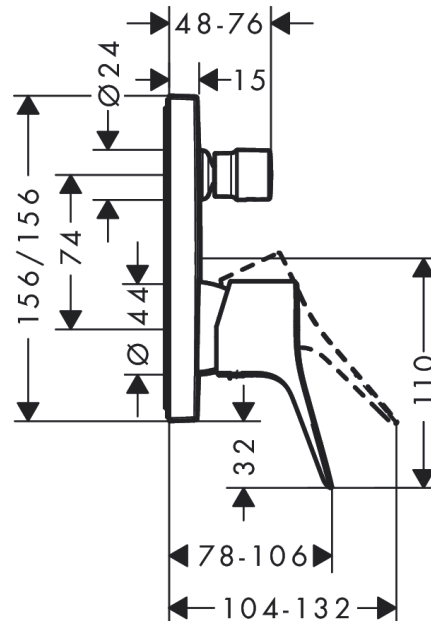

Vivenis

Single lever bath mixer for concealed installation for iBox universal

Surfaces: **Chrome** Article Number: **75415000**

Description

product features

- 2 functions
- connection type: basic set
- flow rate upper outlet: 21 l/min
- flow rate lower outlet: 29 l/min
- min. operating pressure: 1 bar
- max. operating pressure: 10 bar
- ceramic cartridge
- temperature limitation adjustable
- diverter with automatic resetting
- with silencer

Design awards

reddot winner 2021

Product image

Scale drawing

Flowchart

Vivenis
Single lever bath mixer for concealed installation for iBox universal
 Surfaces: **Chrome** Article Number: **75415000**

Exploded Drawing

Year of production: >06/21

Vivenis

Single lever bath mixer for concealed installation for iBox universal

Surfaces: **Chrome** Article Number: **75415000**

Spare part list

Year of production: >06/21

Pos.	Description	Article Number	Price	PU
1	handle	94297000	-	1
2	screw cover	96338000	-	1
3	diverter knob	98795000	-	1
4	hollow set screw M4x10	97667000	-	1
5	escutcheon 155 / 155 mm	94302000	-	1
6	O-ring 43x3	98418000	-	1
7	O-ring 23x3	98142000	-	1
8	sleeve	98790000	-	1
9	sleeve	98794000	-	1
10	holder for escutcheon	98793000	-	1
11	set of fixing screws	96454000	-	1
12	nut	98796000	-	1
13	O-ring 30x1,5	98433000	-	1
14	O-ring 39x1,5	98400000	-	1
15	cartridge, assy	92730000	-	1
16	locking screw for handle	95140000	-	1
17	seal	95008000	-	1
18	selector assy	95014000	-	1
19	O-ring 16x2,3	98207000	-	1
20	O-ring 20x2,5	92602000	-	1
21	set of screws	96525000	-	1
22	O-ring 16x2	98133000	-	1
23	noise reduction	94073000	-	1
24	extension 25 mm	13595000	-	1
25	set of fixing screws	97747000	-	1
26	extension 22 mm	13593000	-	1