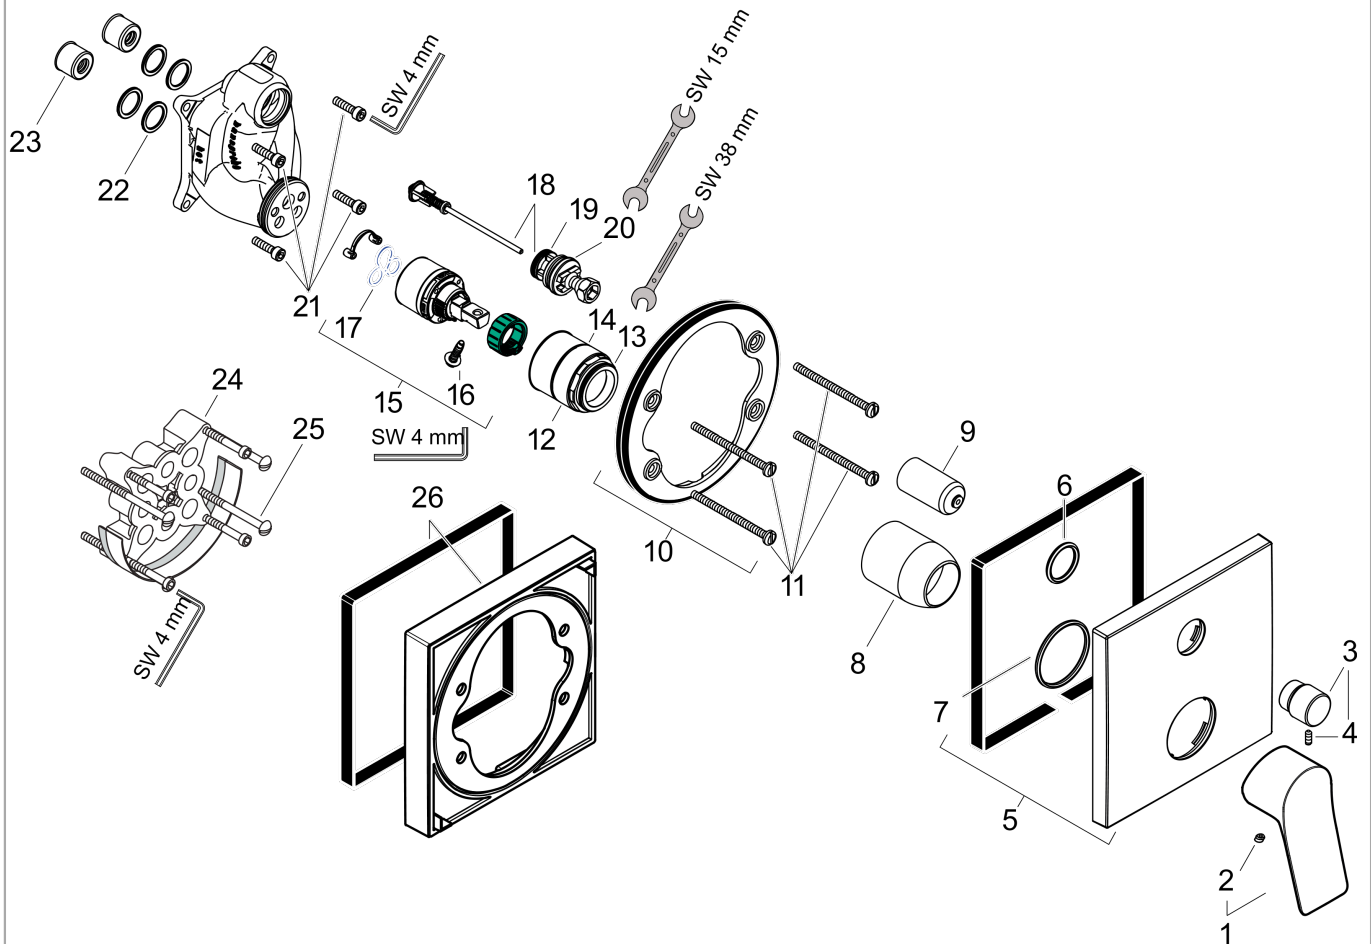

Vivenis

Single lever bath mixer for concealed installation for iBox universal

Surfaces: **Chrome** Article Number: **75415000**

Description

product features

- 2 functions
- connection type: basic set
- flow rate upper outlet: 21 l/min
- flow rate lower outlet: 29 l/min
- min. operating pressure: 1 bar
- max. operating pressure: 10 bar
- ceramic cartridge
- temperature limitation adjustable
- diverter with automatic resetting
- with silencer

Design awards

reddot winner 2021

Product image

Scale drawing

Flowchart

Vivenis
Single lever bath mixer for concealed installation for iBox universal
 Surfaces: **Chrome** Article Number: **75415000**

Exploded Drawing

Year of production: >06/21

Vivenis

Single lever bath mixer for concealed installation for iBox universal

Surfaces: **Chrome** Article Number: **75415000**

Spare part list

Year of production: >06/21

Pos.	Description	Article Number	Price	PU
1	handle	94297000	-	1
2	screw cover	96338000	-	1
3	diverter knob	98795000	-	1
4	hollow set screw M4x10	97667000	-	1
5	escutcheon 155 / 155 mm	94302000	-	1
6	O-ring 43x3	98418000	-	1
7	O-ring 23x3	98142000	-	1
8	sleeve	98790000	-	1
9	sleeve	98794000	-	1
10	holder for escutcheon	98793000	-	1
11	set of fixing screws	96454000	-	1
12	nut	98796000	-	1
13	O-ring 30x1,5	98433000	-	1
14	O-ring 39x1,5	98400000	-	1
15	cartridge, assy	92730000	-	1
16	locking screw for handle	95140000	-	1
17	seal	95008000	-	1
18	selector assy	95014000	-	1
19	O-ring 16x2,3	98207000	-	1
20	O-ring 20x2,5	92602000	-	1
21	set of screws	96525000	-	1
22	O-ring 16x2	98133000	-	1
23	noise reduction	94073000	-	1
24	extension 25 mm	13595000	-	1
25	set of fixing screws	97747000	-	1
26	extension 22 mm	13593000	-	1