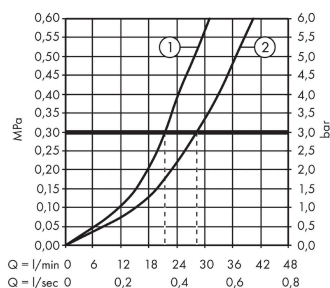

Design awards

reddot winner 2021

Product image

Scale drawing

Flowchart

Vivenis
Single lever bath mixer for concealed installation for iBox universal
 Surfaces: **Chrome** Article Number: **75415000**

Exploded Drawing